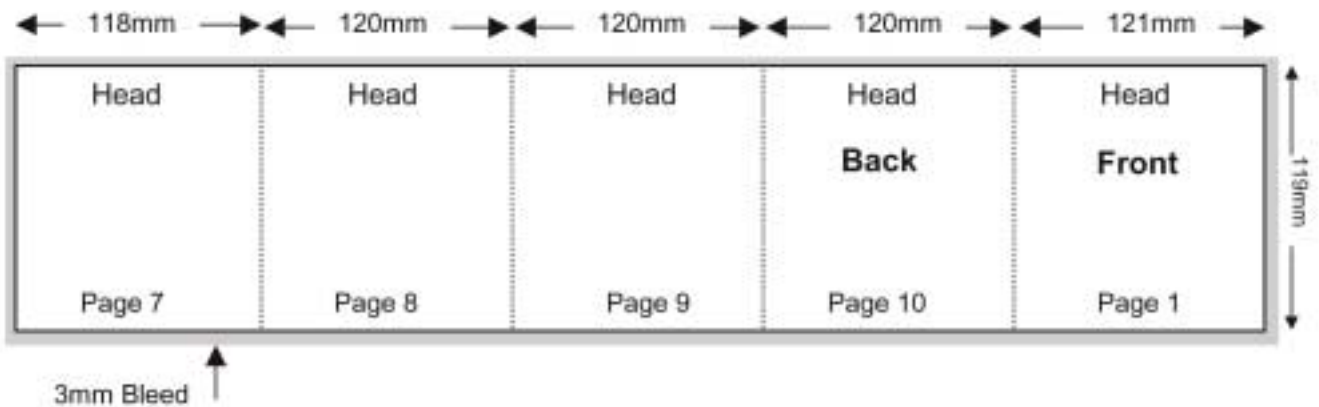

Compact Disc 10 Page Parallel Folder

Shown In Printers Pairs Front & Back Up

Page 1 of 2

Front

Specifications:

Allow 3mm bleed all round.

Trim & perforation marks to show 1mm into the bleed.

Stock A2 Art 130