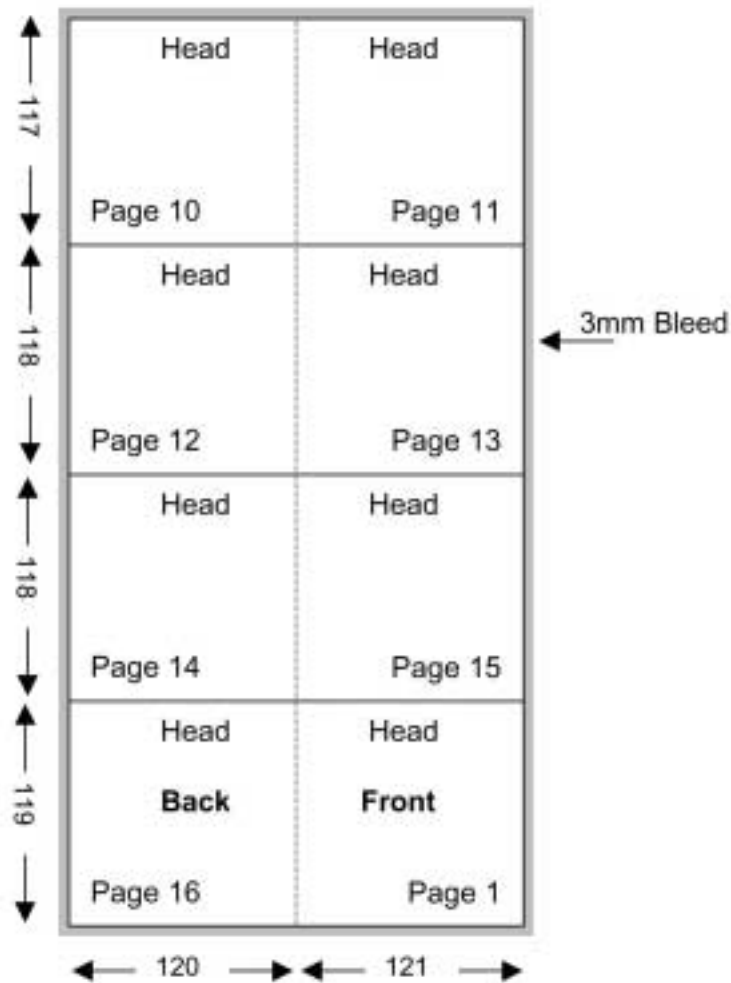

# Compact Disc 16pp Portrait Folder

Shown In Printers Pairs Front & Back Up

Page 1 of 2

Front

## Specifications:

Allow 3mm bleed all round.  
 Trim & perforation marks to show 1mm into the bleed.  
 Stock A2 Art 130 gsm.