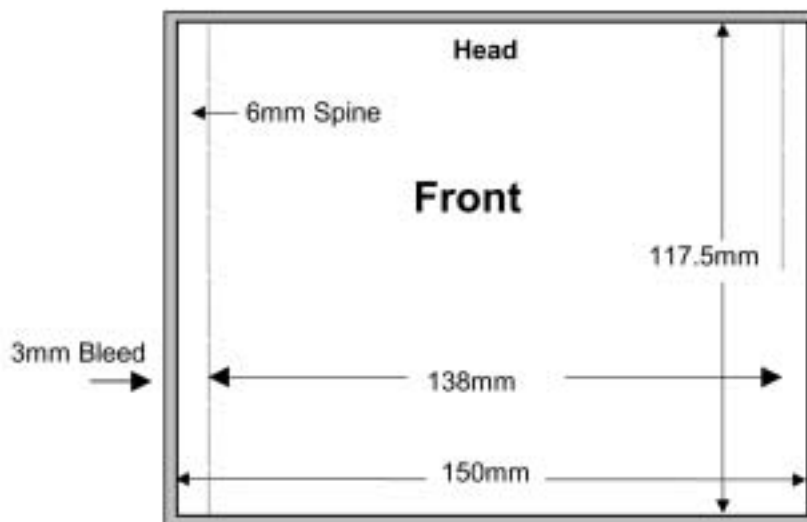

Compact Disc Inlay

Front & Back Up
Shown As Single Spreads

Page 1 of 2

Front

Specifications:

Allow 3mm bleed all round.

Trim & perforation marks to show 1mm into the bleed.