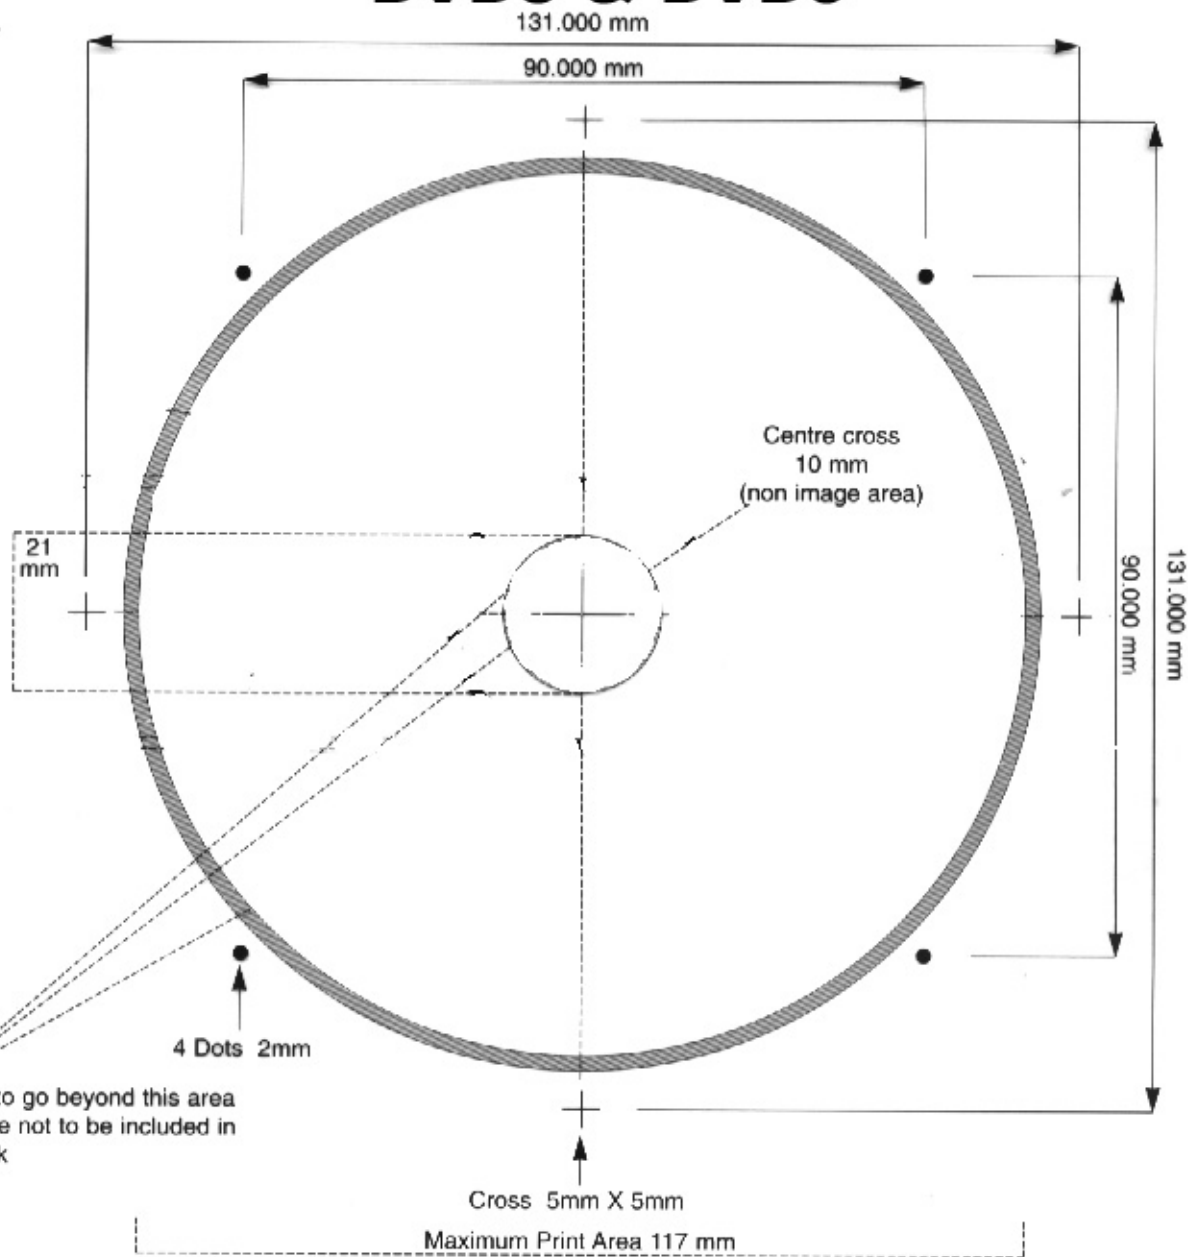

# DVD Label Art Specifications DVD5 & DVD9

All film supplied to be Positives R/R on emulsion